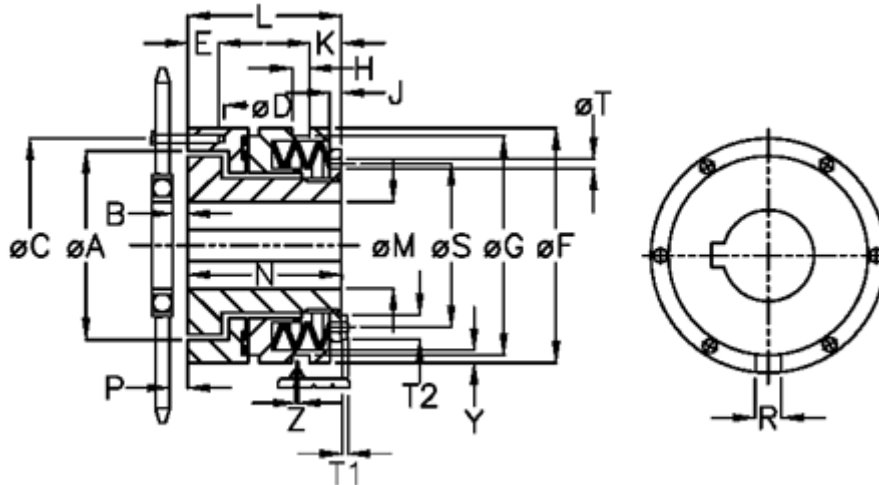

Article number: 46926513

Description: Torque limiter Safelifting A 65 L

Measures

A	= 121.0	G	= 170.0	P	= 5.0
B	= 7.0	H	= 9	R	= 14
C	= 155	J	= 12.0	S	= 129
D	= 6xM12	K	= 33.0	T	= 7
Disc spring mounting	= 5x1L	L	= 114.0	T1	= 6.0
Disc spring version	= L - heavy	M max	= 65	T2	= 13
E	= 17.0	M min	= 30	Y	= 2
F	= 176	N	= 107.0	Z	= 0.0